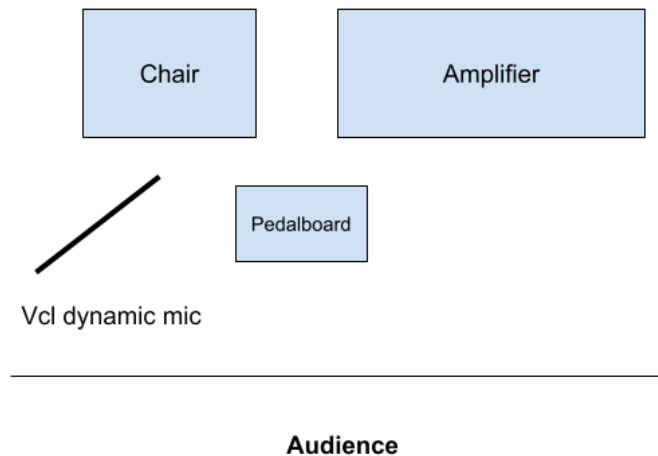

Tech Rider for Rob Hutten / Three Point Hitch

House to furnish: chair or low stool (no armrests), mic stands, PA

Solo show:

Instruments: telecaster into amp, resonator guitar with mounted gooseneck mic

Inputs:

1. Vcl mic
2. amp mic (optional at house discretion)
3. Instrument mic (gooseneck mounted on resonator guitar)

Trio show:

Inputs:

1. Vcl mic - Rob
2. Vcl mic - Costas
3. Vcl mic - Alan
4. Amp mics / DI at house discretion
5. Drum mics at house discretion